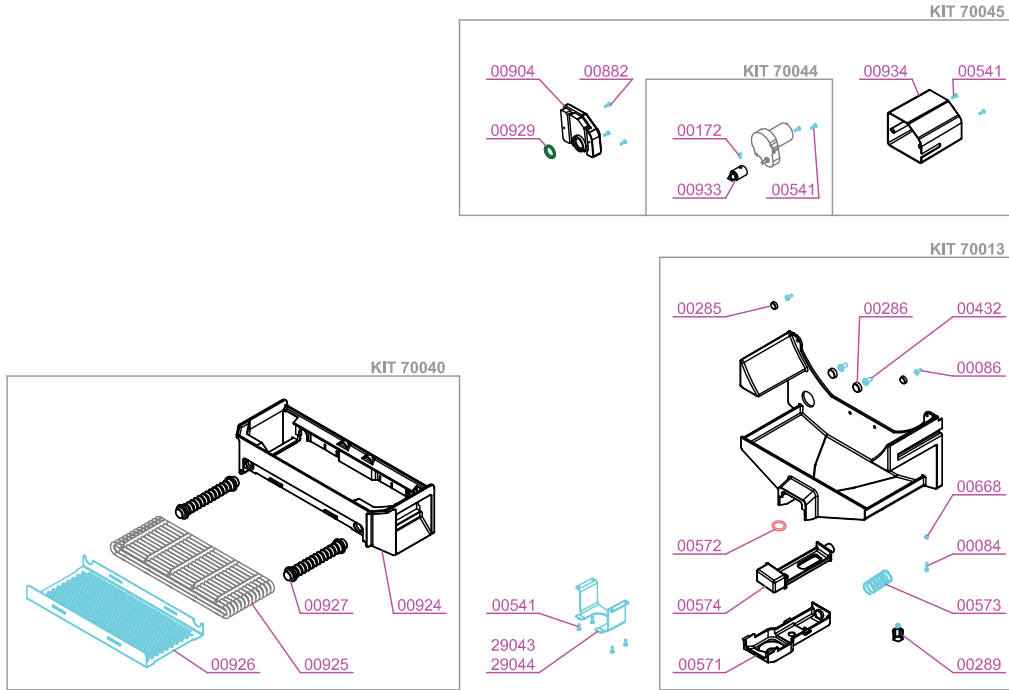

PARTS BREAKDOWN

ITEM	MODEL
39521	JE-ES-0028-T

PARTS BREAKDOWN

ITEM	MODEL
39521	JE-ES-0028-T

PARTS BREAKDOWN

ITEM	MODEL
39521	JE-ES-0028-T

STAINLESS STEEL SELF TAP OPTION

AUTOMATIC SHOWER OPTION

PARTS BREAKDOWN

ITEM	MODEL
39521	JE-ES-0028-T

Item No.	Description	Position	Item No.	Description	Position	Item No.	Description	Position
AP372	Juice Tray Kit for 39521	70012	A0280	Feeder Support Kit for 39521	70042	AP379	Rustless Shaft Kit for 39521	70074
72616	Feeder Tube Kit MX for 39521	70013	AP375	Auto-F Motor Kit for 39521	70044	72654	Rubber Seal 30x40x06 for 39521	70075
AP373	Juice Dispenser MB Kit for 39521	70015	AP376	Auto-F Kit for 39521	70045	AP380	Seal Protection Kit for 39521	70076
64954	Sump Kit Bigbasic BK for 39521	70023	AP377	Reducer Shaft Kit for 39521	70071	AP381	Bearing Kit for 39521	70077
72738	Sump Kit BK for 39521	70024	AP378	Gear Kit for 39521	70072			
AP187	Juice Filter Auto-F Kit for 39521	70040	AK896	Upper Rustless Shaft 1 Piece for 39521	70073			