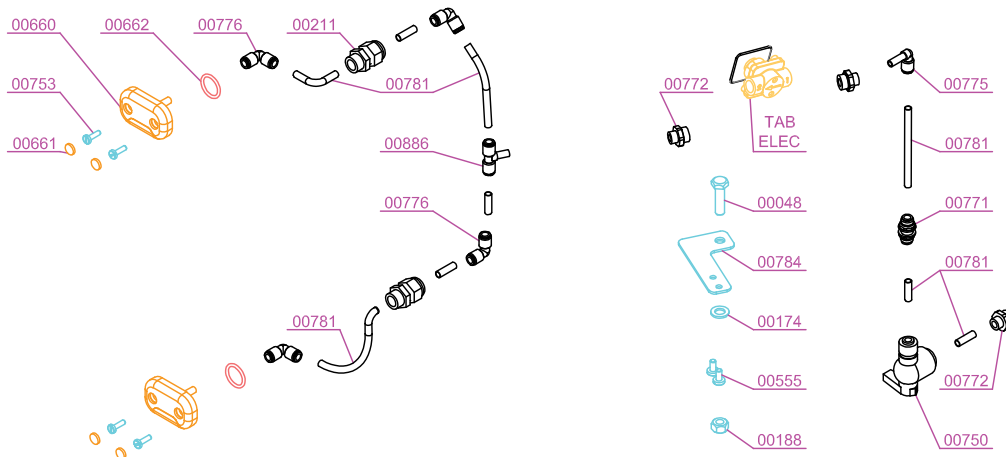

PARTS BREAKDOWN

ITEM	MODEL
39521	JE-ES-0028-T

PARTS BREAKDOWN

ITEM	MODEL
39521	JE-ES-0028-T

PARTS BREAKDOWN

ITEM	MODEL
39521	JE-ES-0028-T

STAINLESS STEEL SELF TAP OPTION

AUTOMATIC SHOWER OPTION

PARTS BREAKDOWN

ITEM	MODEL
39521	JE-ES-0028-T

Item No.	Description	Position	Item No.	Description	Position	Item No.	Description	Position
AP372	Juice Tray Kit for 39521	70012	A0280	Feeder Support Kit for 39521	70042	AP379	Rustless Shaft Kit for 39521	70074
72616	Feeder Tube Kit MX for 39521	70013	AP375	Auto-F Motor Kit for 39521	70044	72654	Rubber Seal 30x40x06 for 39521	70075
AP373	Juice Dispenser MB Kit for 39521	70015	AP376	Auto-F Kit for 39521	70045	AP380	Seal Protection Kit for 39521	70076
64954	Sump Kit Bigbasic BK for 39521	70023	AP377	Reducer Shaft Kit for 39521	70071	AP381	Bearing Kit for 39521	70077
72738	Sump Kit BK for 39521	70024	AP378	Gear Kit for 39521	70072			
AP187	Juice Filter Auto-F Kit for 39521	70040	AK896	Upper Rustless Shaft 1 Piece for 39521	70073			