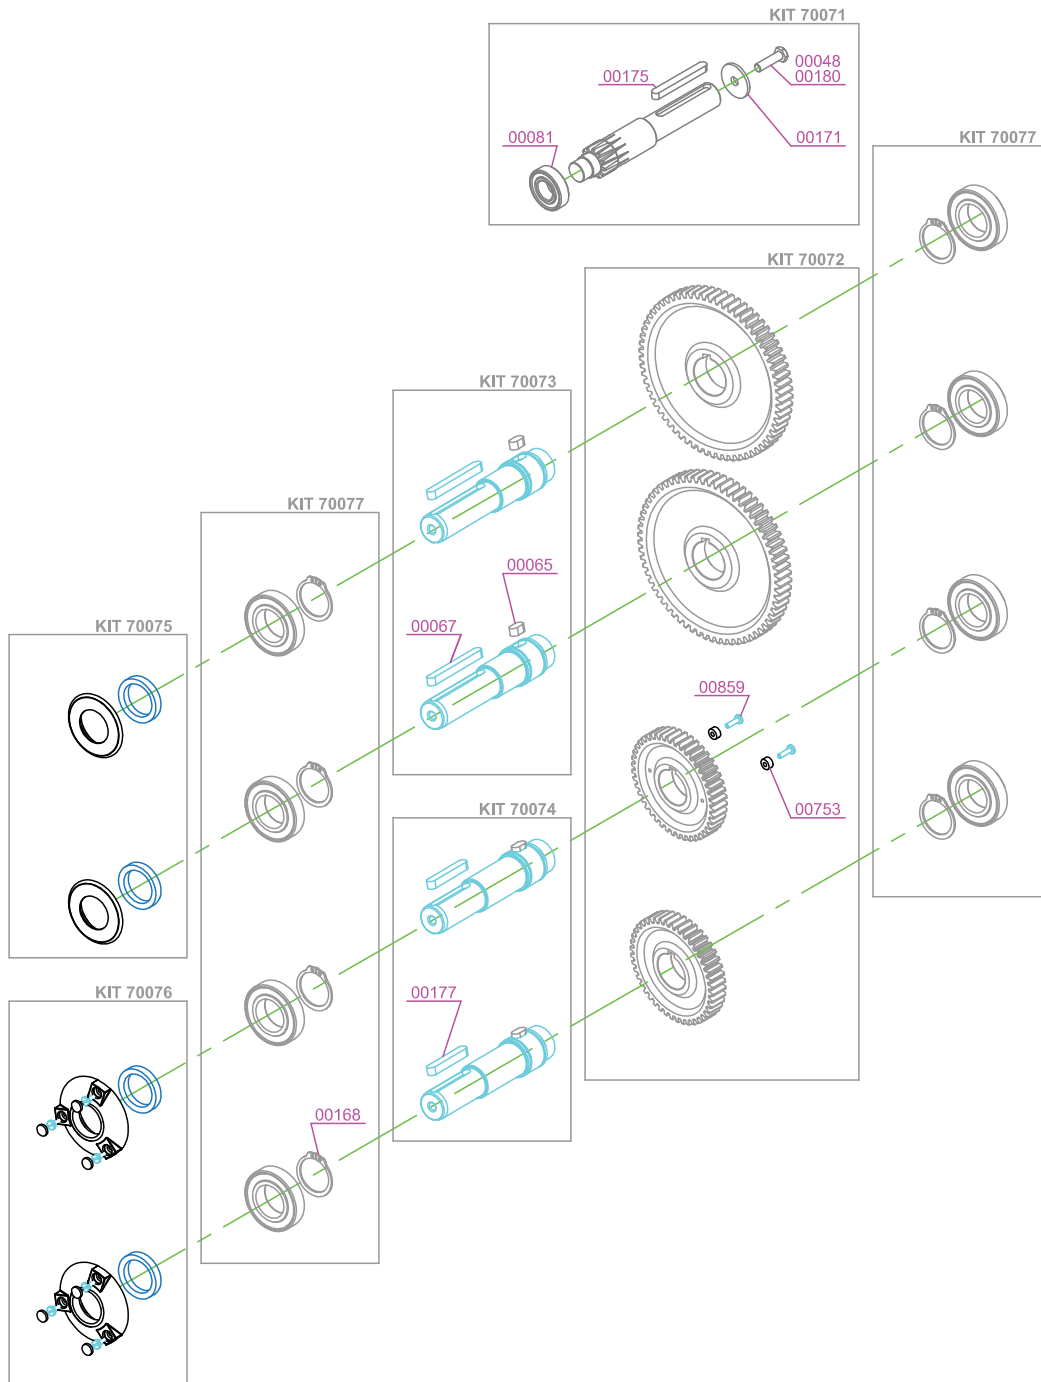

PARTS BREAKDOWN

ITEM	MODEL
39521	JE-ES-0028-T

PARTS BREAKDOWN

ITEM	MODEL
39521	JE-ES-0028-T

PARTS BREAKDOWN

ITEM	MODEL
39521	JE-ES-0028-T

STAINLESS STEEL SELF TAP OPTION

AUTOMATIC SHOWER OPTION

PARTS BREAKDOWN

ITEM	MODEL
39521	JE-ES-0028-T

Item No.	Description	Position	Item No.	Description	Position	Item No.	Description	Position
AP372	Juice Tray Kit for 39521	70012	A0280	Feeder Support Kit for 39521	70042	AP379	Rustless Shaft Kit for 39521	70074
72616	Feeder Tube Kit MX for 39521	70013	AP375	Auto-F Motor Kit for 39521	70044	72654	Rubber Seal 30x40x06 for 39521	70075
AP373	Juice Dispenser MB Kit for 39521	70015	AP376	Auto-F Kit for 39521	70045	AP380	Seal Protection Kit for 39521	70076
64954	Sump Kit Bigbasic BK for 39521	70023	AP377	Reducer Shaft Kit for 39521	70071	AP381	Bearing Kit for 39521	70077
72738	Sump Kit BK for 39521	70024	AP378	Gear Kit for 39521	70072			
AP187	Juice Filter Auto-F Kit for 39521	70040	AK896	Upper Rustless Shaft 1 Piece for 39521	70073			