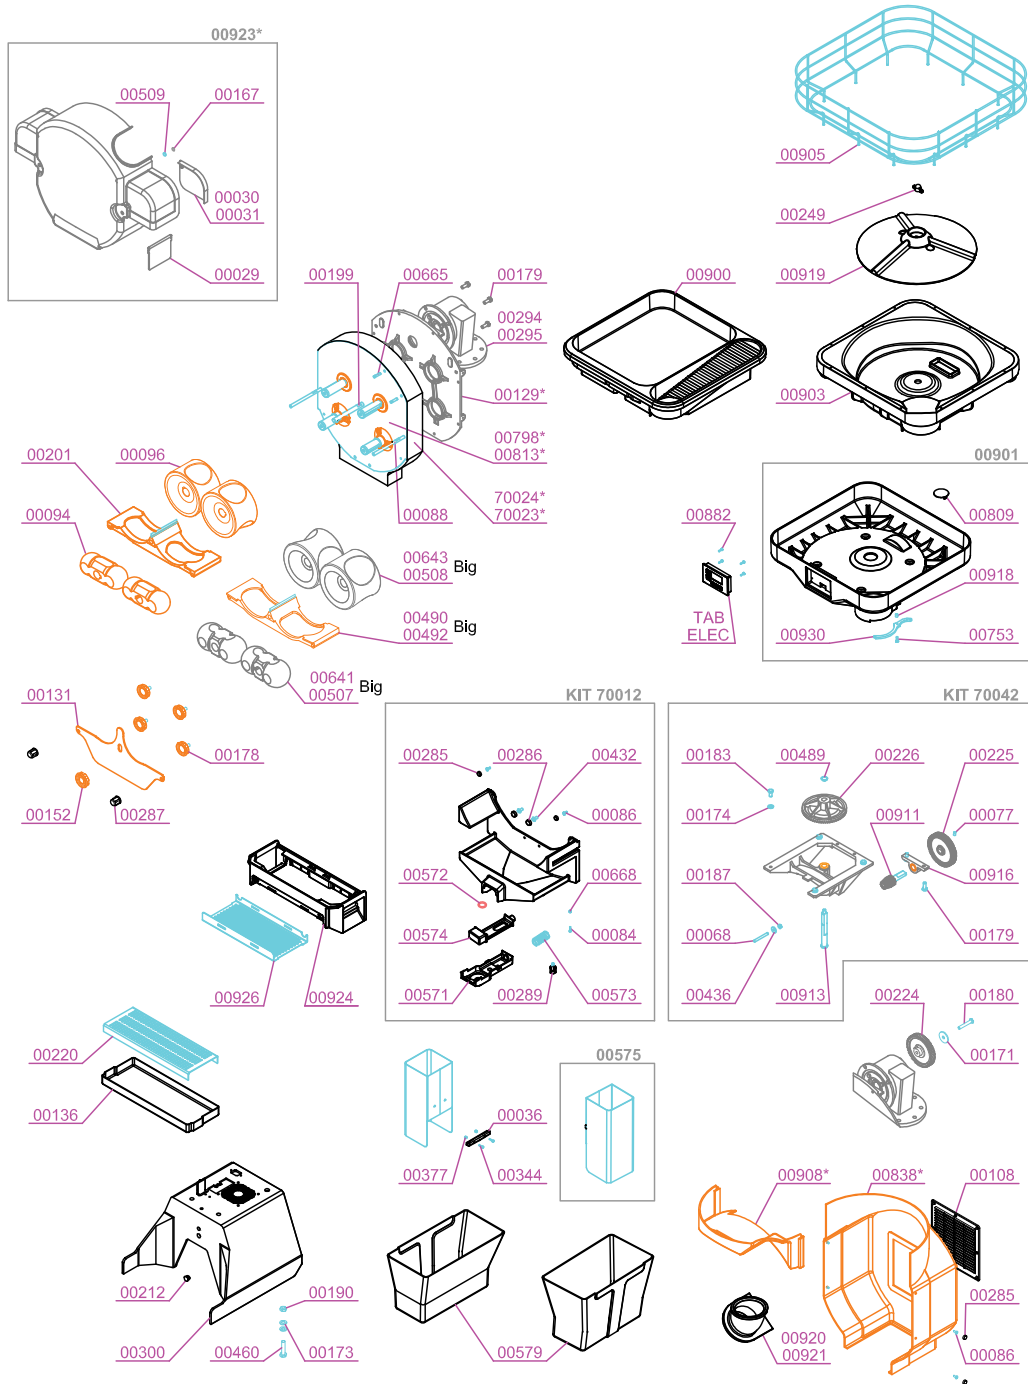

PARTS BREAKDOWN

ITEM	MODEL
39521	JE-ES-0028-T

PARTS BREAKDOWN

ITEM	MODEL
39521	JE-ES-0028-T

PARTS BREAKDOWN

ITEM	MODEL
39521	JE-ES-0028-T

STAINLESS STEEL SELF TAP OPTION

AUTOMATIC SHOWER OPTION