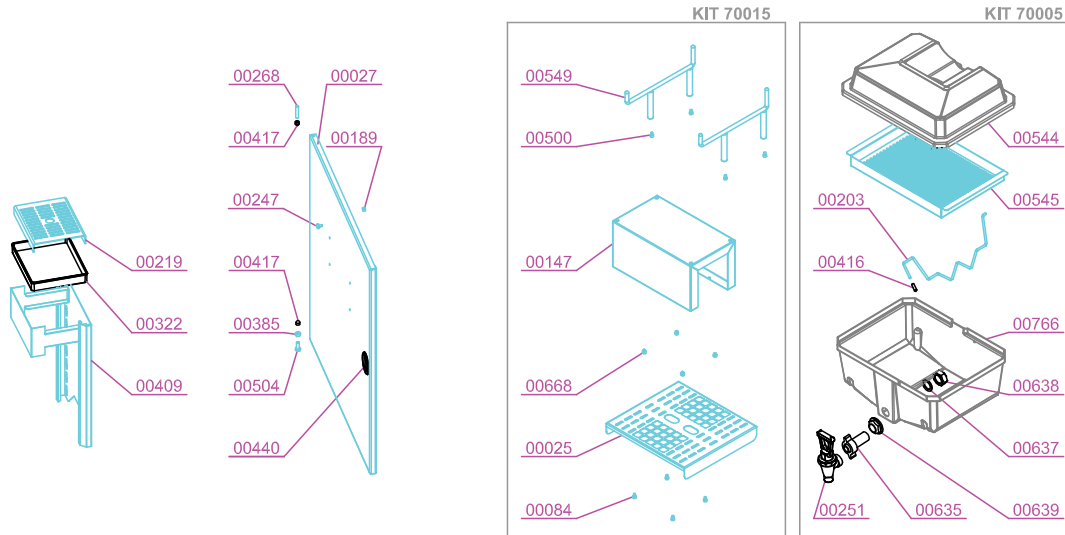

PARTS BREAKDOWN

ITEM	MODEL
39521	JE-ES-0028-T

DISPENSER STAND OPTION