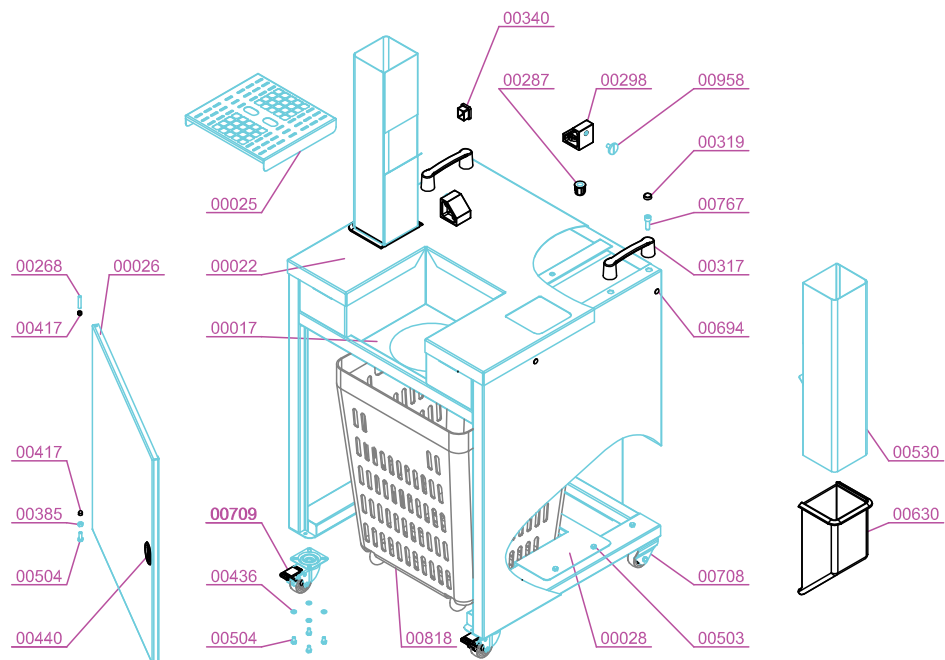

SELF SERVICE STAND OPTION